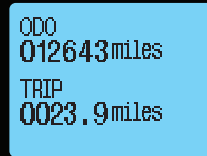

Trip Computer
Shows the Odometer and a resettable Trip Counter. Displayed in mph or km/h (user selectable).