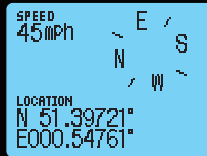

The display indicates the permitted speed AND your actual speed at the same time. It also indicates how close you are to the camera.

If you are under the speed limit the microGo simply informs you of the speed camera.

Speed Display
Uses the GPS satellites to calculate your speed over the ground with great precision. Displayed in mph or km/h (user selectable).

Camera Warning
Shows your speed and the road's speed limit. The bar graph indicates the range to the speed camera. Audible and visual warnings are given if you are exceeding the speed limit.