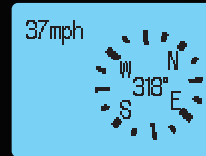

The display indicates the permitted speed AND your actual speed at the same time. It also indicates how close you are to the camera.

If you are under the speed limit the microGo simply informs you of the speed camera.

Speed Display
Uses the GPS satellites to calculate your speed over the ground with great precision. Displayed in mph or km/h (user selectable).

Camera Warning
Shows your speed and the road's speed limit. The bar graph indicates the range to the speed camera. Audible and visual warnings are given if you are exceeding the speed limit.

Rescue ME™
Useful for advising rescue services and roadside assistance of your exact position.

Trip Computer
Shows the Odometer and a resettable Trip Counter. Displayed in mph or km/h (user selectable).