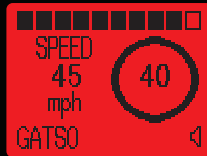

When you approach a speed camera, microGo gives an audible and visual warning. An "Alert" sound is immediately followed by the words "Speed Camera, Speed Limit 40"... or 50, or 70 etc.

If you are driving faster than the permitted speed, microGo advises you to slow down until you've reached the permitted speed. If you are under the speed limit only an early warning is given.

The display indicates the permitted speed AND your actual speed at the same time. It also indicates how close you are to the camera.

If you are under the speed limit the microGo simply informs you of the speed camera.

Speed Display
Uses the GPS satellites to calculate your speed over the ground with great precision. Displayed in mph or km/h (user selectable).

Camera Warning
Shows your speed and the road's speed limit. The bar graph indicates the range to the speed camera. Audible and visual warnings are given if you are exceeding the speed limit.

Max Speed Alarm
Activates when you exceed your personal speed limit (user selectable).

microGo the GPS speed camera warning system that allows you to change the colour of it's display.

With 64 colour options to choose from, you can set the display's backlight colour to match your car's instrument illumination. You can also set the colour of the visual alerts to change colour when microGo detects a speed camera, or when you exceed your personal speed limit. The one touch button is also illuminated for ease of use.